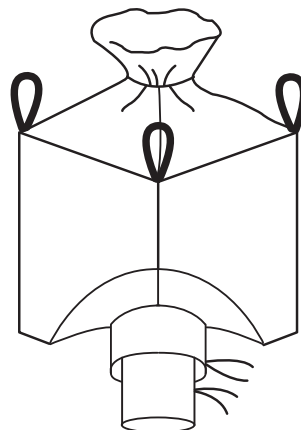

TISSER

THINKS
PACKAGING

Big Bag double loop

skirt top

filling spout

liner

square bottom

square discharge spout

star bottom

round bottom

TISSER

THINKS
PACKAGING

Big Bag single loop

Big Bag four loop

open mouth/
closed bottom

skirt top/
closed bottom

open mouth/
discharge valve

skirt top/
discharge valve

charge valve/
closed bottom

charge valve/
discharge valve