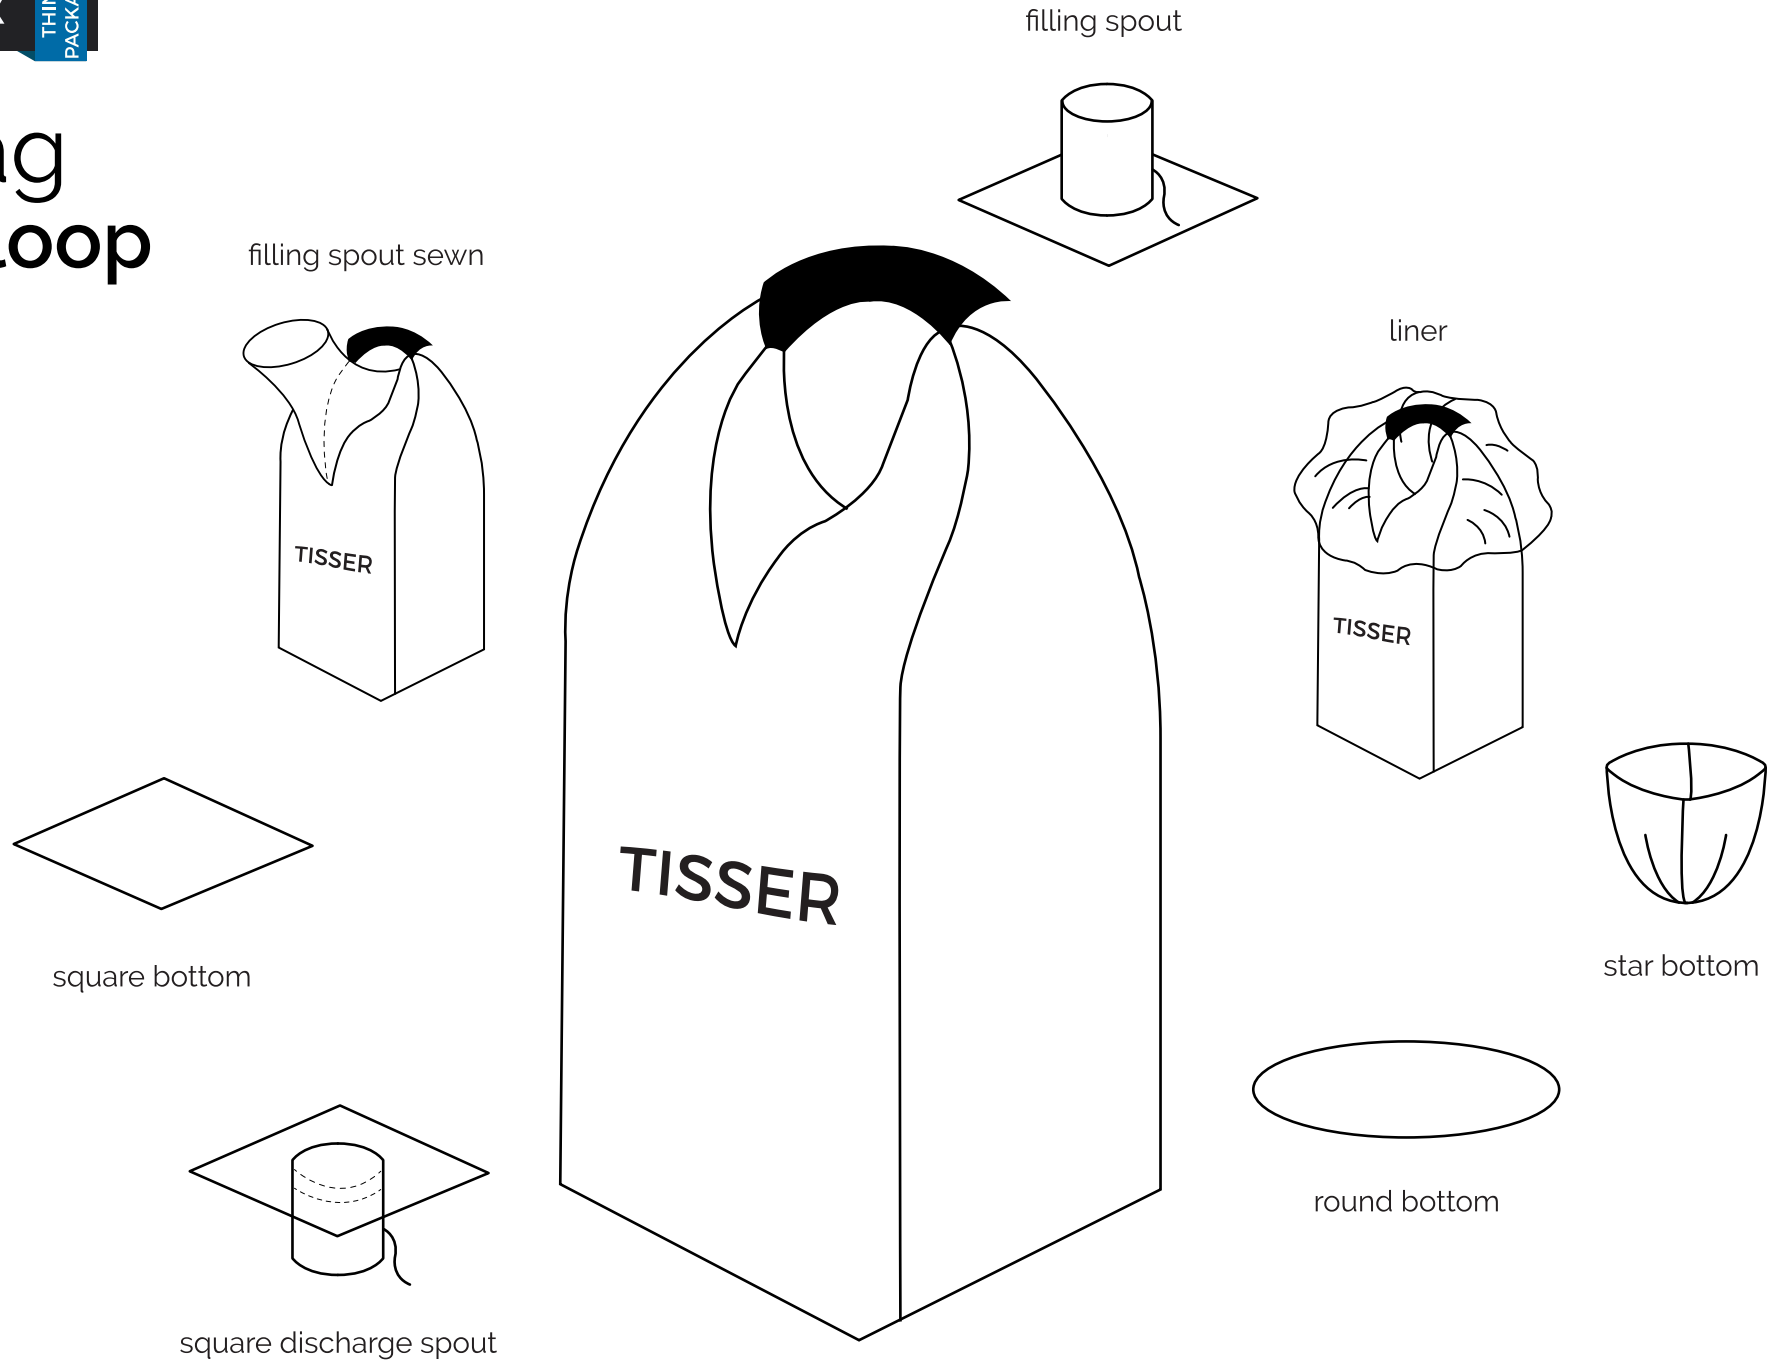

TISSER

THINKS
PACKAGING

Big Bag double loop

skirt top

filling spout

liner

square bottom

square discharge spout

star bottom

round bottom

TISSER

THINKS
PACKAGING

Big Bag single loop

Big Bag four loop

open mouth/
closed bottom

skirt top/
closed bottom

open mouth/
discharge valve

skirt top/
discharge valve

charge valve/
closed bottom

charge valve/
discharge valve